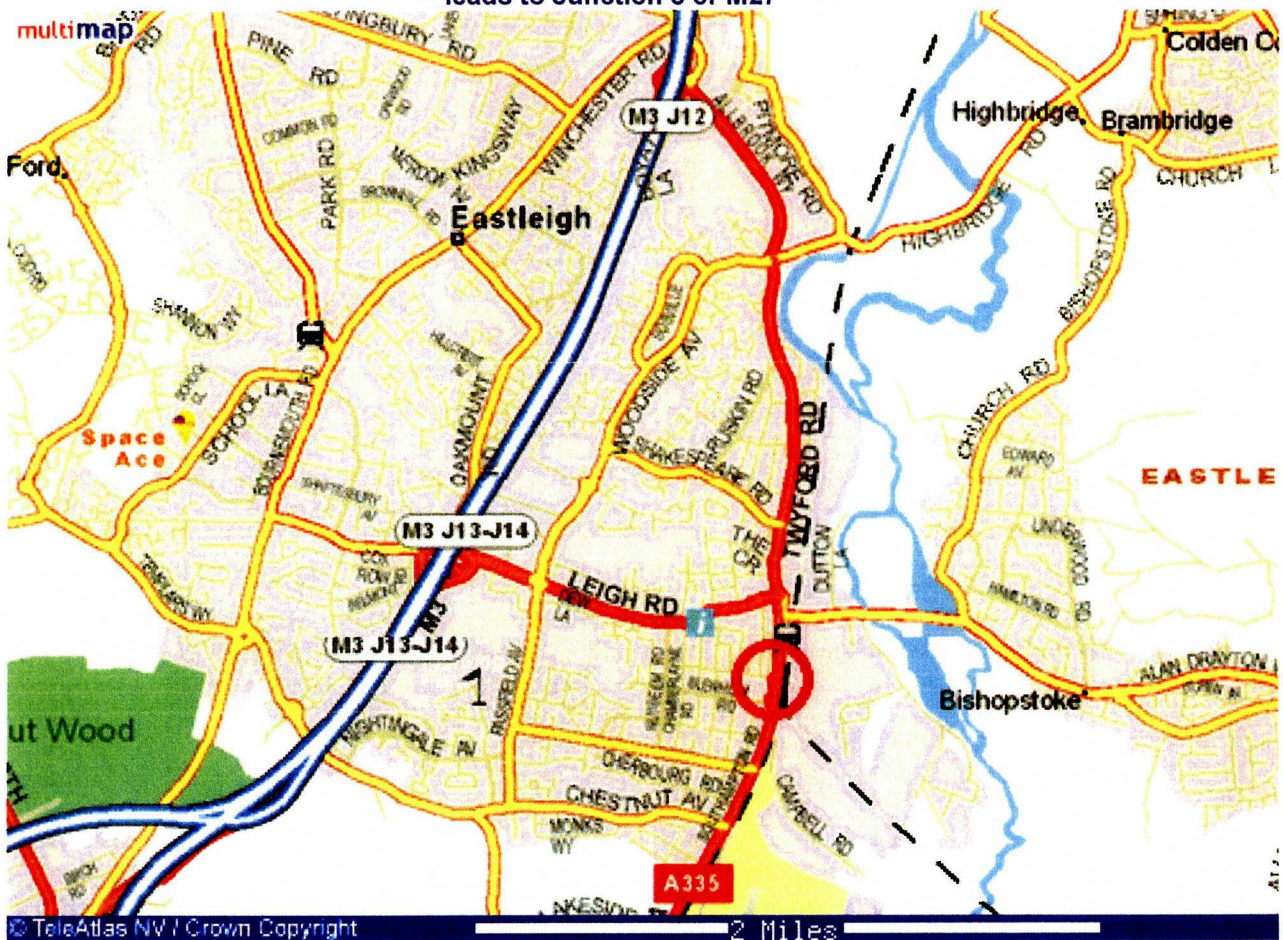

A335 Southampton Road leads to Junction 5 of M27

By Public Transport

- **By Train:**
  Eastleigh Station is almost directly opposite the office on Southampton Road. There are regular services direct to Basingstoke, Bournemouth, London, Portsmouth, Southampton and Winchester. For train information ring 08457 484950
- **By Bus:**
  The Bus Station is situated on Upper Market Street and approximately a 5 minute walk from the office:
  - Turn right out of the main Omega House doors
  - Take the second turning right into Market Street.
  - Walk to the end of Market Street and directly opposite is Upper Market Street where bus stops are located.