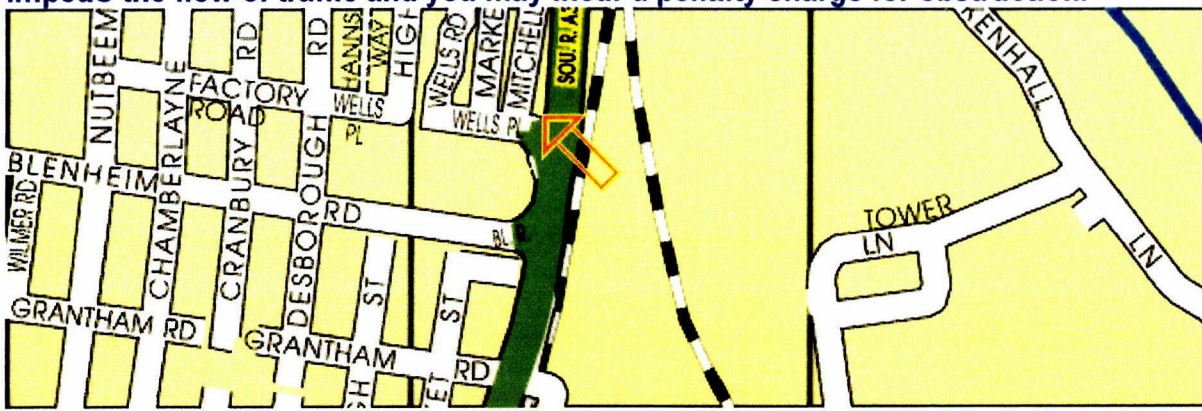

Please be aware that you cannot park or "drop off" near the Omega House roundabout as it will impede the flow of traffic and you may incur a penalty charge for obstruction.

A335 Southampton Road leads to Junction 5 of M27